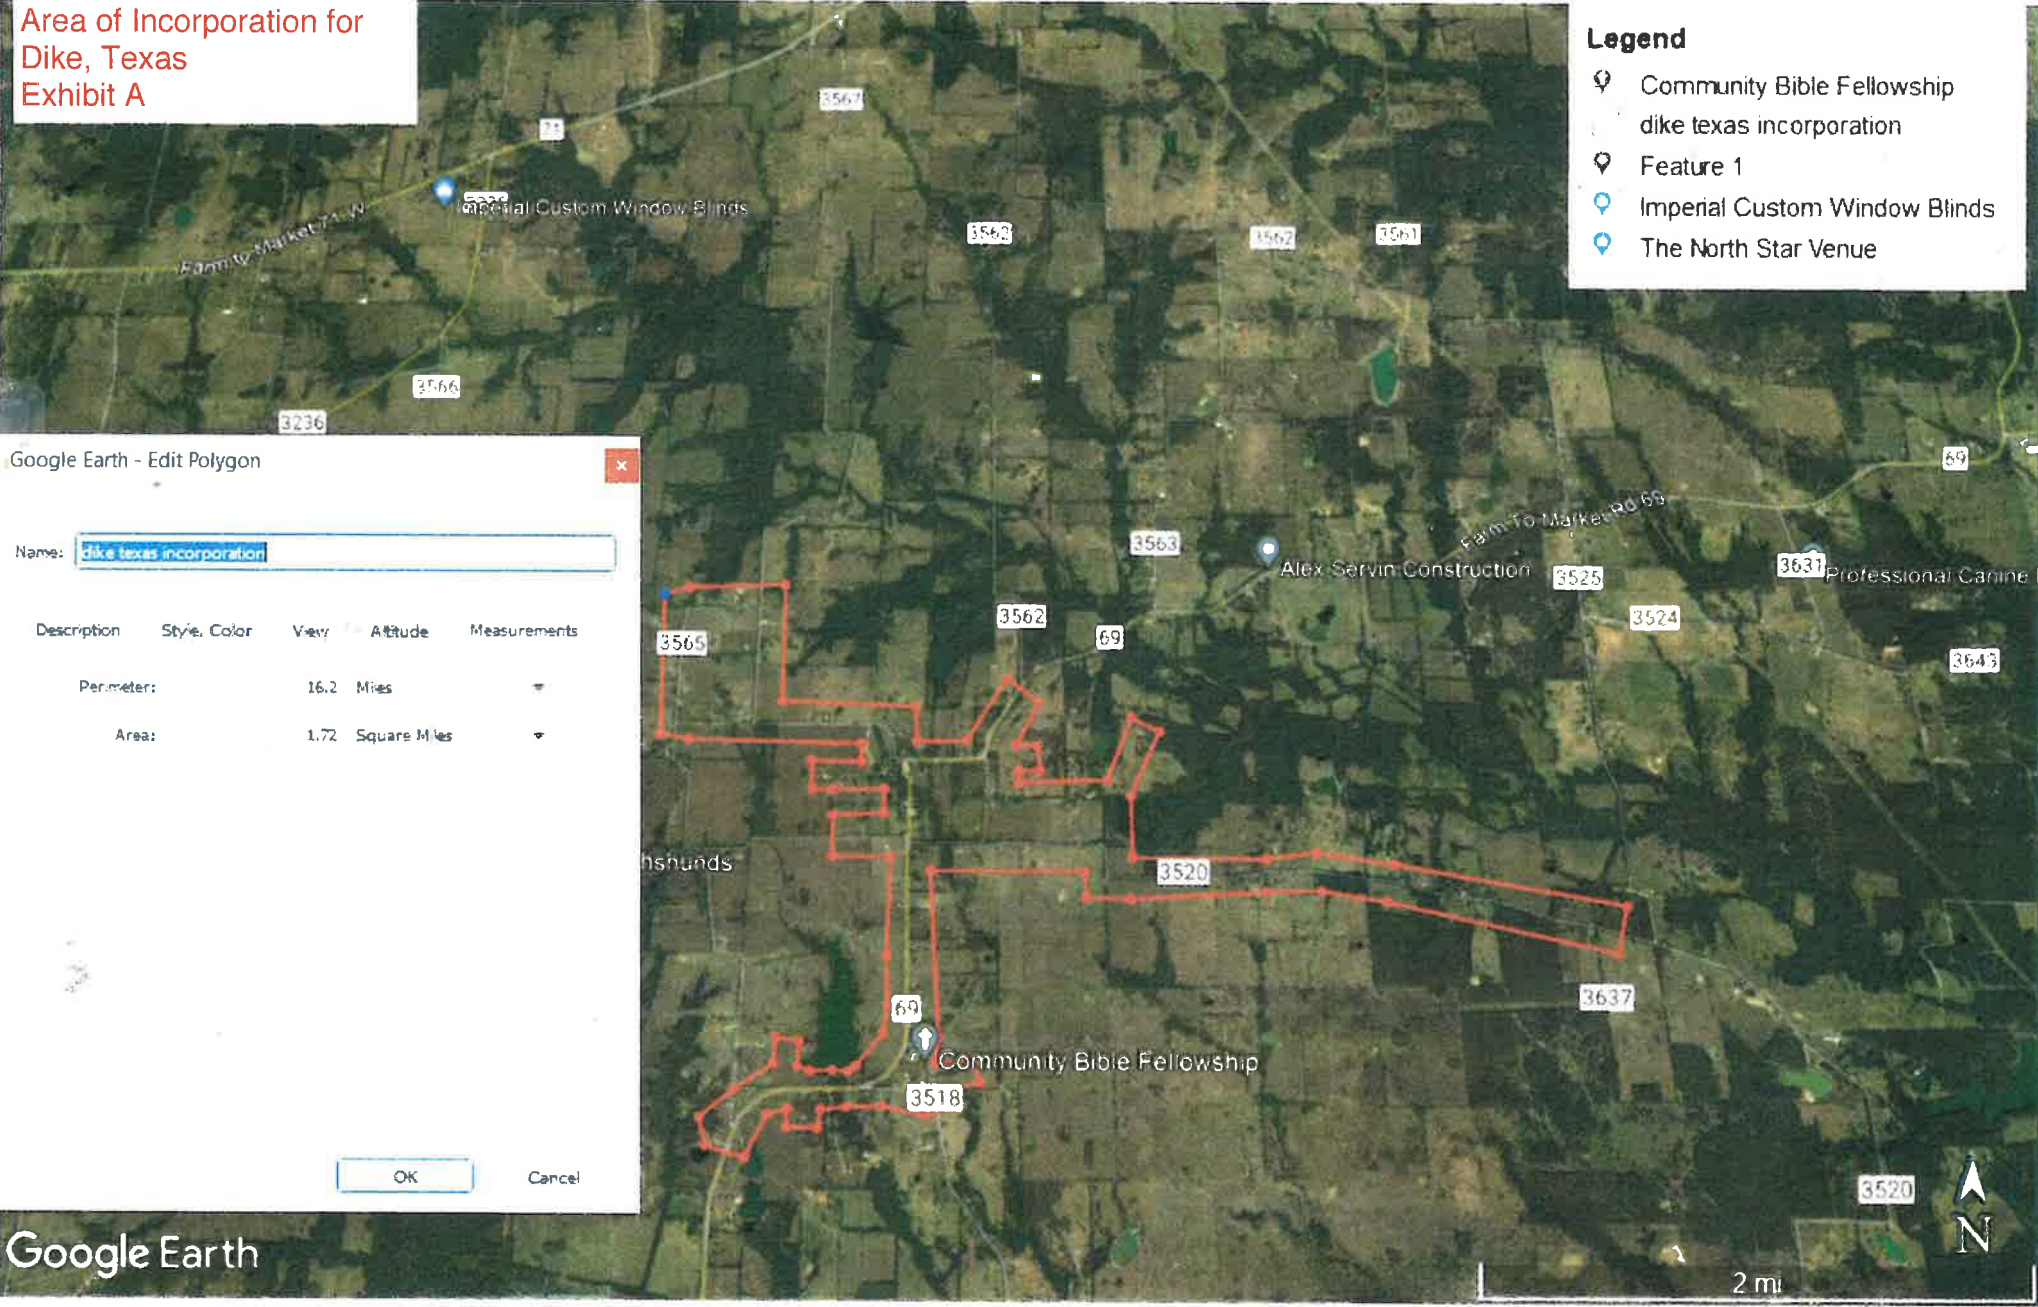

Area of Incorporation for  
Dike, Texas  
Exhibit A

- Legend**
-  Community Bible Fellowship
  -  dike texas incorporation
  -  Feature 1
  -  Imperial Custom Window Blinds
  -  The North Star Venue

Google Earth - Edit Polygon

Name:

Description	Style, Color	View	Altitude	Measurements
Perimeter:			16.2 Miles	▼
Area:			1.72 Square Miles	▼

OK Cancel